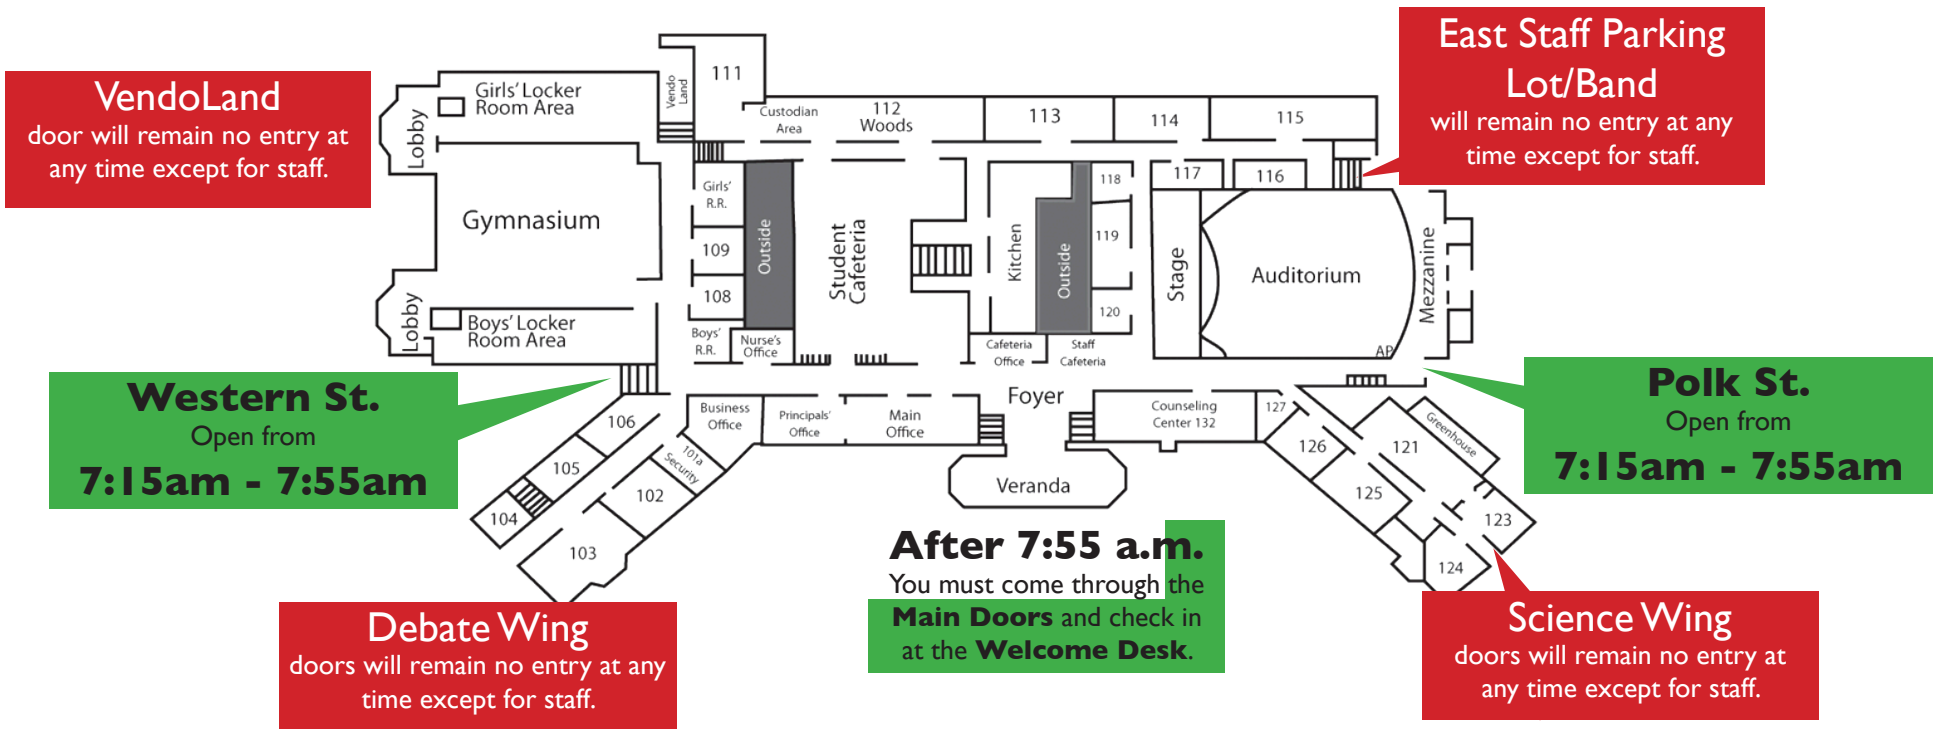

Our campus will be more secure Starting Tuesday, September 5th

What Door Can I Go In???

Doors are never to be propped open so please report it if you find any that are unsecured.