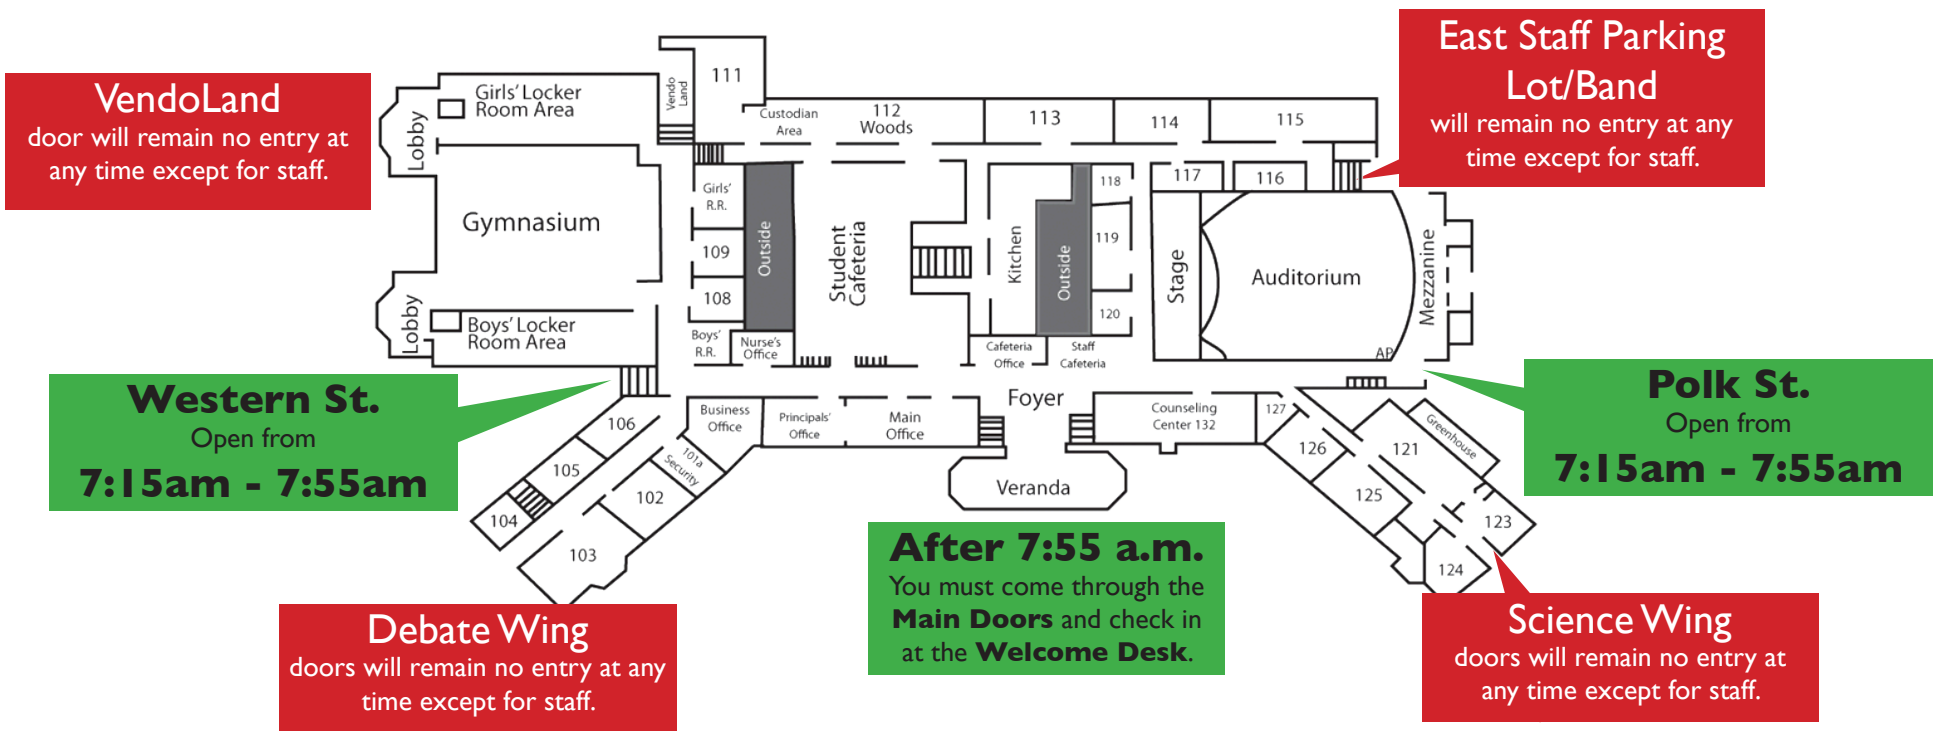

# Our campus will be more secure Starting Tuesday, September 5th

## What Door Can I Go In???

Doors are never to be propped open so please report it if you find any that are unsecured.